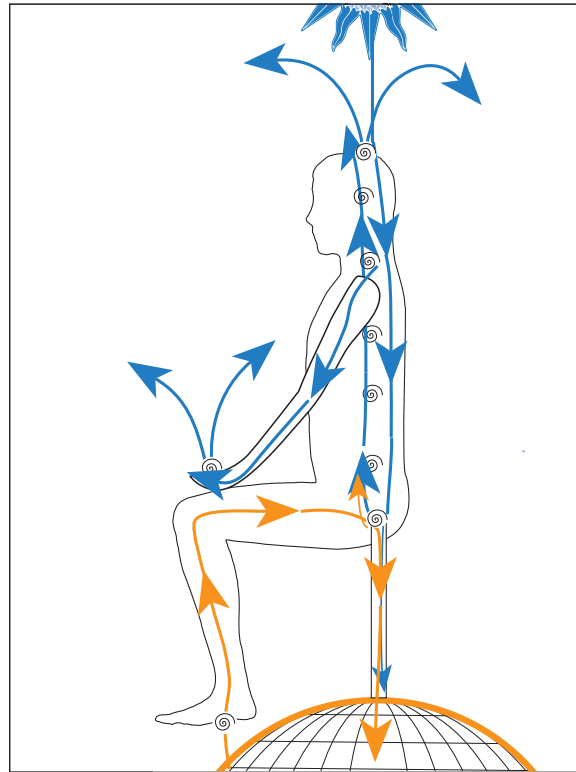

Running Energy Diagram

- **Earth Energy** (orange) travels from the center of the Earth into the feet chakras and up leg channels into first chakra.
- 80% of it then mixes with 20% Cosmic Energy (blue) and the mixture returns back down the Grounding Cord.
- **Cosmic Energy** (blue) travels from the Universal Life Force above into the crown chakra and down back channels into first chakra.
- 80% of it then mixes with 20% Earth Energy (orange) and the mixture continues up front channels.
- The mixture then fountains out the crown chakra and fills the energy field.
- A portion of the mixture that is flowing upward moves from the throat chakra down both arm channels and fountains out of the hand chakras to fill the energy field.