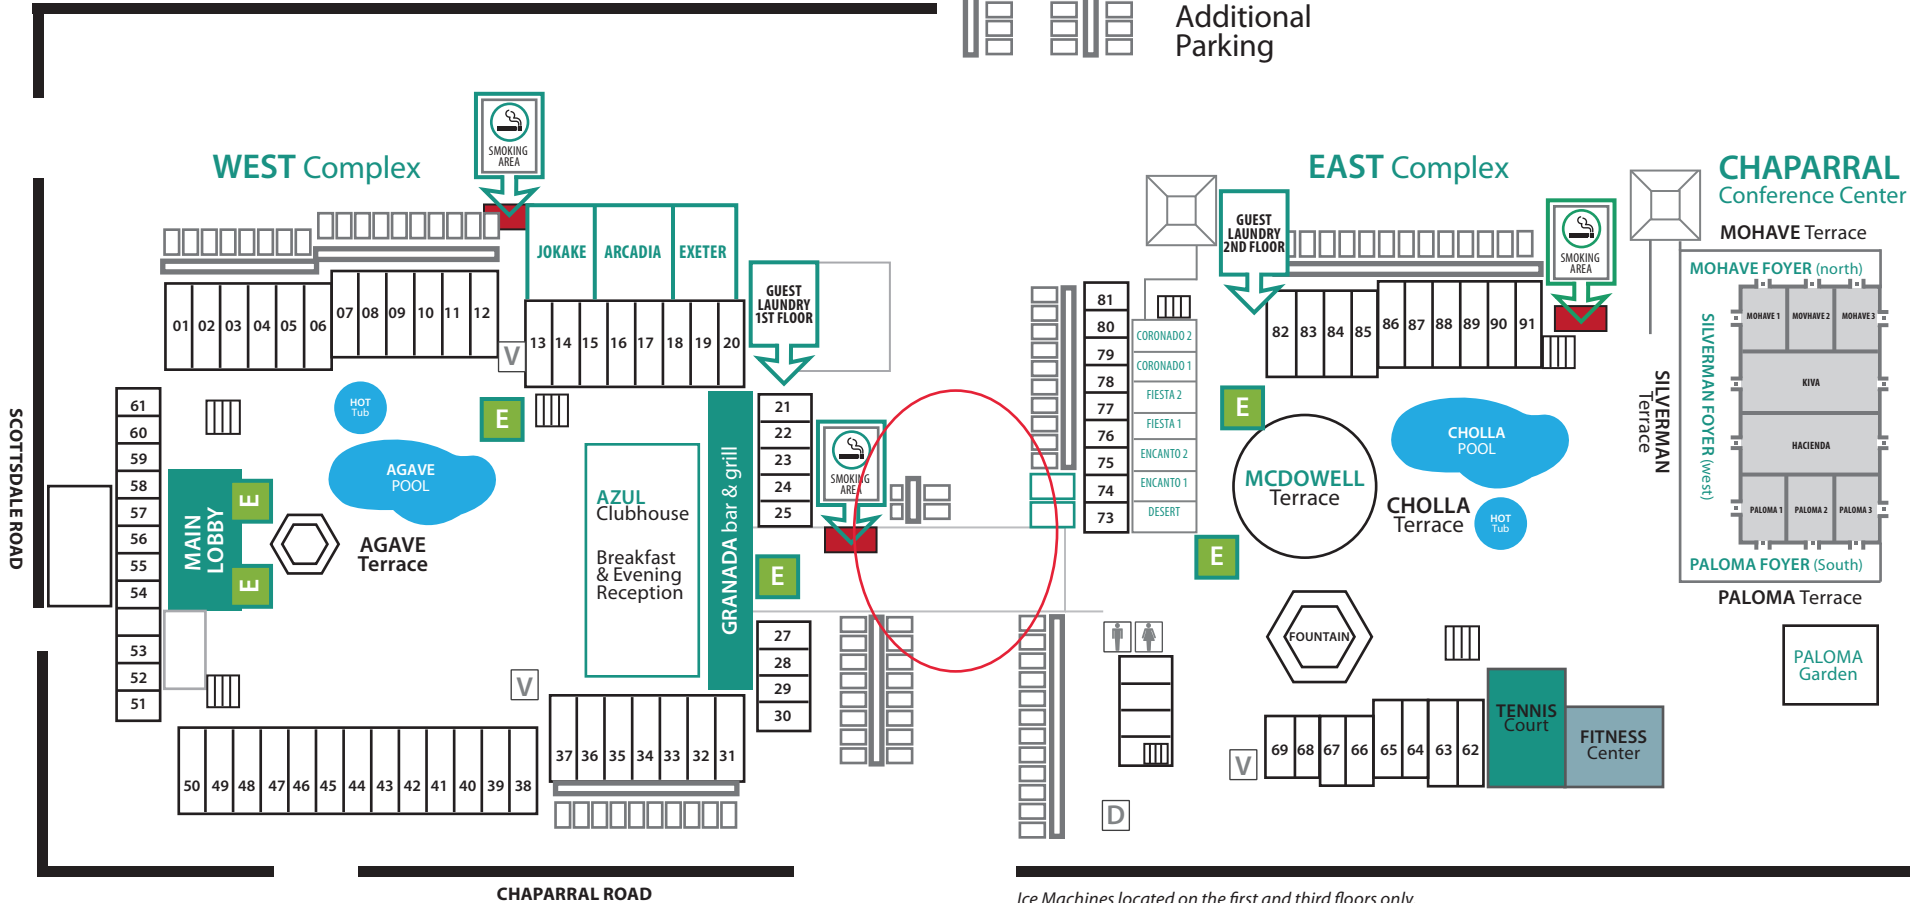

COMPLIMENTARY BREAKFAST
 Mon to Fri: 6:00am to 9:00am
 Sat & Sun: 7:00am to 10:00am

COMPLIMENTARY EVENING
 RECEPTION (DRINKS)
 Nightly: 5:00pm to 6:30pm

Ice Machines located on the first and third floors only.

**EMBASSY
 SUITES**

by **Hilton**

Scottsdale Resort

5001 N. Scottsdale Road
 Scottsdale | AZ | 85250
 480-949-1414
www.scottsdale.embassysuites.com

We are a 100% Smoke-free and dog friendly hotel with smoke-free guestrooms, balcony, patio, pool, courtyard & parking lot. Designated smoking areas are located by suite #112, ground floor breezeway, and by suite #191 (East)

Located in the heart of Scottsdale, steps from Scottsdale Fashion Square, and all of Old Town Scottsdale.

LEGENDS

- Elevator
- Stairs
- Restrooms
- Vending & IceMachines
- Dog Relief Area